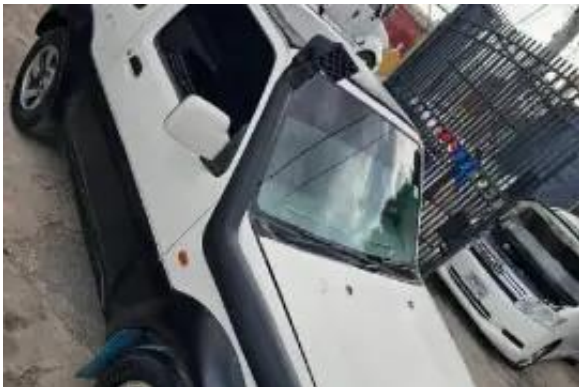

2002 Suzuki Jimny 4x4

Seller Info

Name: Marketplace Jamaica
Company: Marketplace Jamaica
Name:

Listing details

Reference Number: M508499

Common

Condition: New
Price: JMD 450,000
Phone: +1 876 8968291
Body Style: SUV
Year: 2002
Steering Position: Right Hand Drive

Additional Information:

2002 Suzuki Jimny 4x4, soft removable top, manual gearbox 8768479177 or 8768968291

Location

Parish: Kingston & St Andrew
City/Town: St Andrew